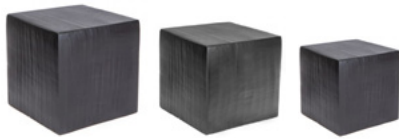

carved risers

KMK2535ES Carved Riser/Box L W 8" H 8" Espresso
KMK2534ES Carved Riser/Box L W 6" H 6" Espresso
KMK2533ES Carved Riser/Box L W 4" H 4" Espresso