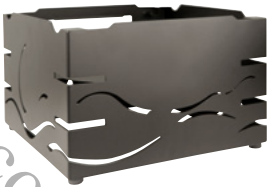

DWFB149BK
Square Riser
L W 14" H 9"